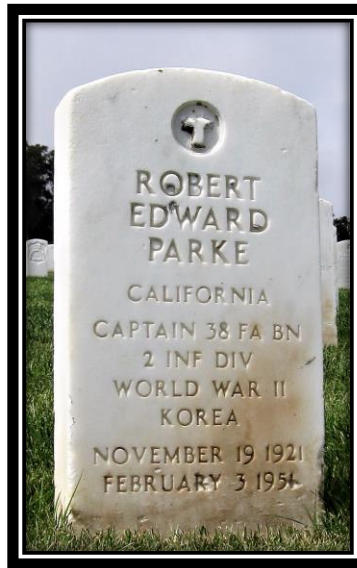

KOREAN WAR PROJECT REMEMBRANCE

CPT ROBERT EDWARD PARKE
Class 52-43

38th Field Artillery Battalion (105MM)

2nd Infantry Division

Hostile, Died While Captured (POW)

Date Of Loss: November 30, 1950

CPT - O3

Service Number: O-1177928

Alameda, California

Location of Loss: KUNU-RI GUANTLET

Born: November 19, 1921

Burial: San Francisco National Cemetery

Captain Parke was a member of the 38th Field Artillery Battalion, 2nd Infantry Division. He was taken Prisoner of War while fighting the enemy near Kunu-ri, North Korea on November 30, 1950 and died while a prisoner on February 3, 1951.